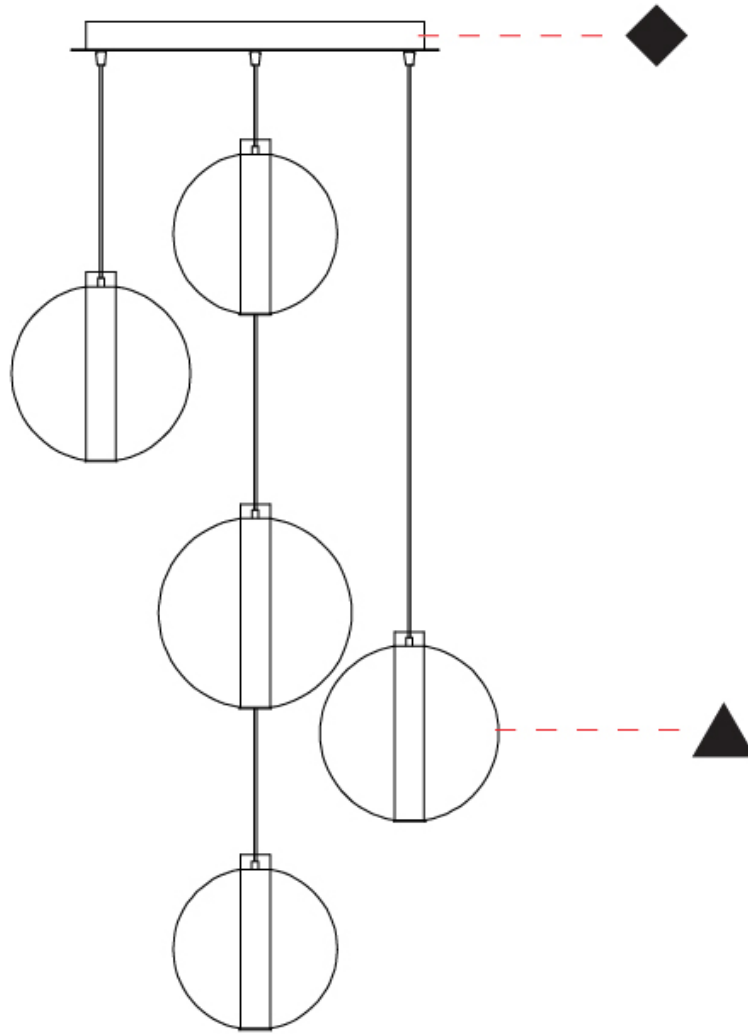

OSCURA MAX - 5 LIGHT CLUSTER SUSPENSION

D141228- : D141228-30K-CHR-TRA

PROJECT

TYPE

SPECIFIER

QUANTITY

DATE

D