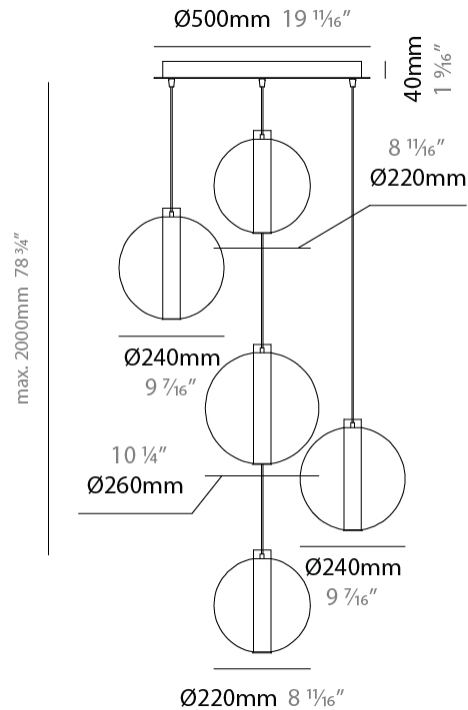

D141228-30K-MBK-AMB-BRZ-RUB-SKB-SMK

base number _____ Color _____ Finish _____ Finish _____
Temperature Options Options

1. To build a product code in our configurator select the specify button on the base model # product page
2. To build a manual product code on this datasheet choose from the options listed below in blue font and add the suffix to the base model #

GENERAL

Series: Oscura Max
Subseries: Oscura Max - 5 Light Cluster
Brand: Cangini & Tucci
Division: Design
Mounting Type: Suspension
Mounting Location: Ceiling
Subcategory: Pendant

PHYSICAL

Shape: Round
Diameter (mm): 560
Diameter (in): 22 1/16
Height (mm): 560
Height (in): 22 1/16
Max. Overall Height (mm): 2560
Max. Overall Height (in): 100 13/16
Light Distribution: Omnidirectional
Weight (kg): 8.555
Weight (lbs): 18.86
Accent Finish: PSS
Fixture Material: Glass / Metal
Cable Details: 2,000mm Transparent cable

ELECTRICAL

Lamp Type: LED (Zhaga Standard)
Input Wattage (W): 39
Total Output Wattage (W): 30
Dimming: Non-Dimmable
Driver Included: Yes
Driver Location: Integrated
Input Voltage (V): 120 - 277
Constant Current (MA): 500mA
Upon Request: Non-Dimming / Phase Dimming (120Vac only) / 0-10V Dimming

LED

Number of LEDs: 5
Color Temperature (°K): 3000
Max. Delivered Lumen (lm): 4330
CRI: >90 CRI

OPTICAL

RATINGS AND CERTIFICATIONS

Certified By: Certified for North American Standards
IP rating: IP20